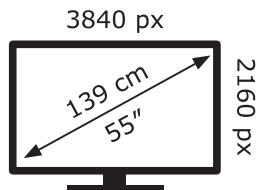

ENERG

LG Electronics

OLED55C22LB

81 kWh/1000h

ABCDEF**G**

152 kWh/1000h

2019/2013