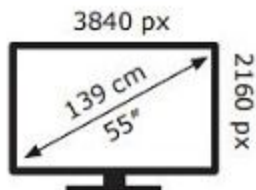

# ENERG

TCL

55C801X1

**83** kWh/1000h

ABCDEF**G**

**200** kWh/1000h

2019/2013