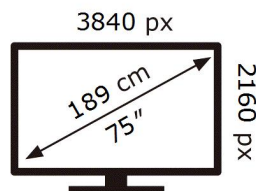

ENERG

SAMSUNG

QE75Q80CAT

141 kWh/1000h

ABCDEF **G**

HDR

384 kWh/1000h

2019/2013