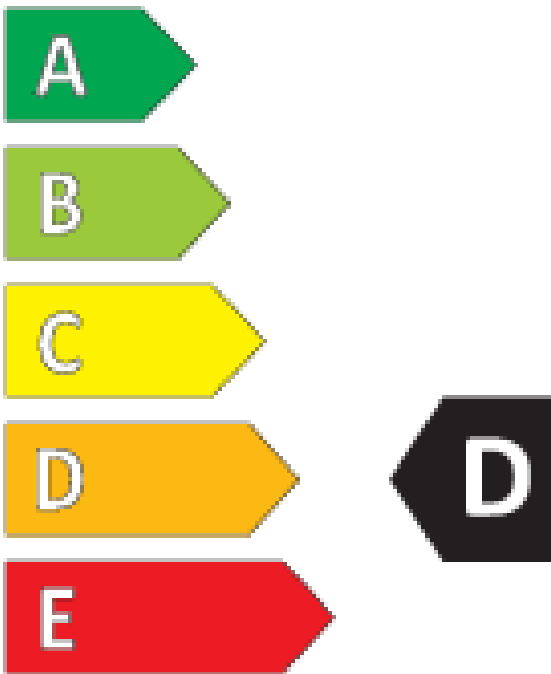

THE RAIN J TYRE

AllSeasonExpert 2

175/65 R 14 82 T

03 62 968

ENERG ⚡

Uniroyal

0362968

175/65 R 14 82 T

C1

2020/740