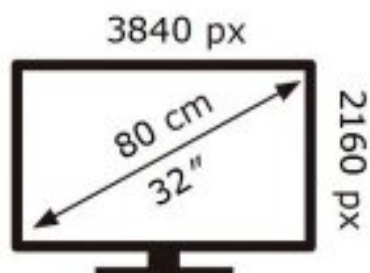

ENERG

SAMSUNG

S32BM700UP

33 kWh/1000h

ABCDEF **G**

57 kWh/1000h

2019/2013